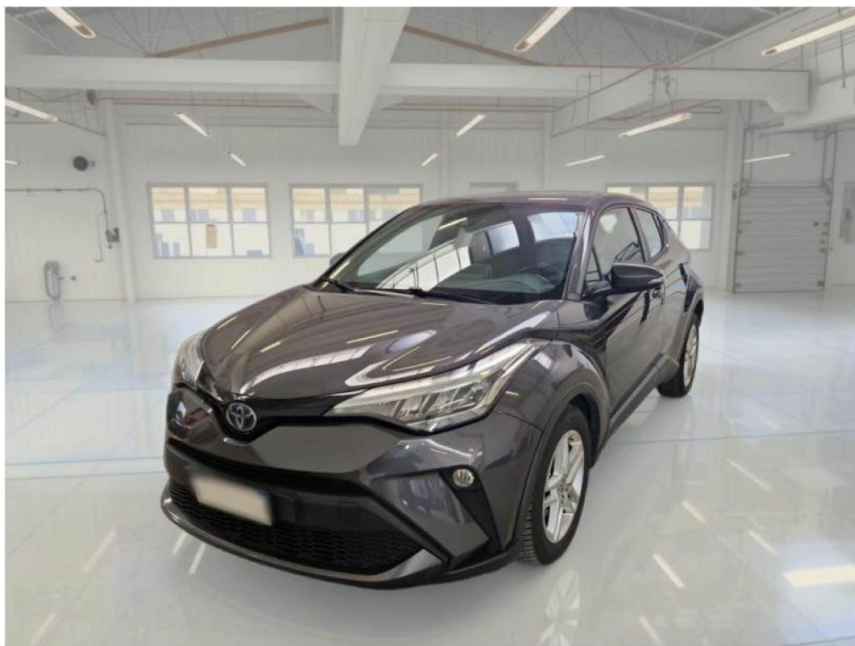

TOYOTA C-HR / 2019 / 5P / SUV 1.8H (122CV) E-CVT BUSINESS

 162,222 km  Feb-21  Electric  Automatic  5 seats

Main characteristics

Brand	Toyota
Vehicle Category	-
Registration Number	GE870CR
Number of Keys	1
CO2 Emission	86 g_km
Greenhouse Gas Emission Class	-

DETAILS

General Information

Vehicle Identification Number	NMTK33BX30R054853
Power	122.37 PS
Paint Color/Carmaker Color	Other / 1G3 - Grey Metallic
NOx Emission	-

Option(s)

Equipment Type

Keyless access
Stop & Start